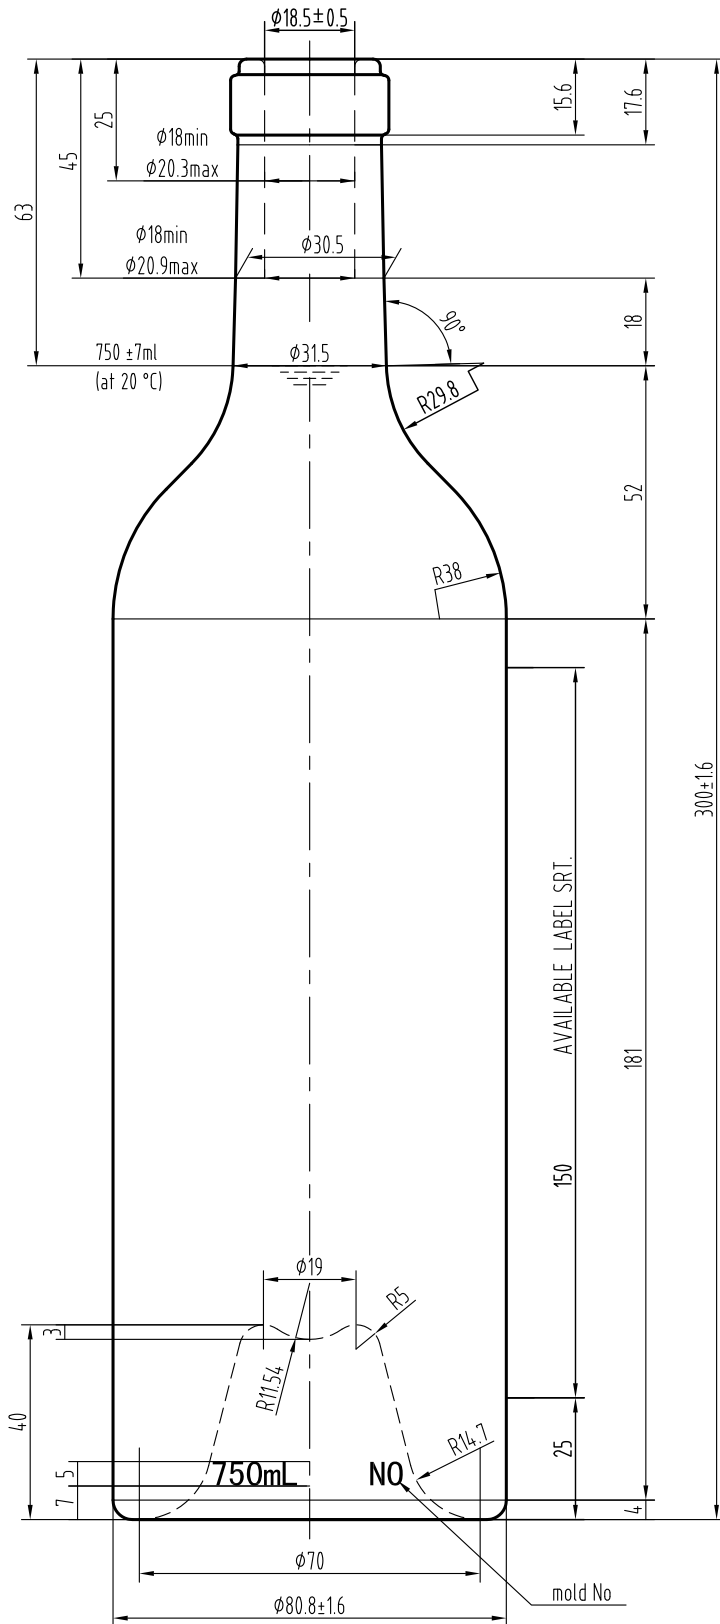

Gusto

Heavy Bordeaux / Deep Punt / Carre

Size: 750ml

Weight: 800g

Height: 300mm

Max Width: 80mm

Label Height: 150mm

Finish: Carre

Type: W65